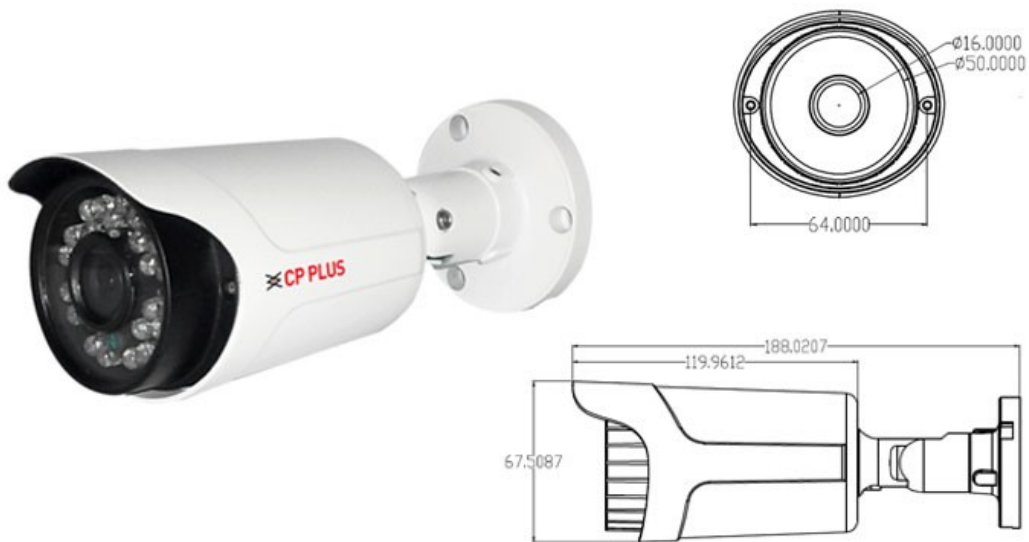

CP- VCQ-T20L3

2 MP HDCVI IR Bullet Camera - 30 Mtr.

CP PLUS
CORAL

Main Features

- 2 MP HQIS Pro Image Sensor
- 25/30fps@1080P
- Day/Night(ICR), AWB, AGC, BLC
- 6mm MP Lens
- IR Range of 30 Mtr.
- IP66

CP- VCQ-T20L3

2 MP HDCVI IR Bullet Camera - 30 Mtr.

Feature

Image Sensor
Minimum Illumination
Shutter Speed
White Balance
Gain Control(AGC)
Lens
S/N Ratio
Back Light Compensation
Video Streaming
Video Output
ICR
IR
No. of IR LEDs
Operating Temperature
Power Source
Power Consumption
Weatherproof Standard
Dimension
Weight

Specification

1 MP HQIS Pro Image Sensor
0.01Lux
PAL:1/60~1/100000s
Auto
Auto
6mm MP Lens
more than 50dB
Auto
1080P@25 fps
1.0Vp-P75Ωbn
Supports
IR Range of 30 Mtr.
36
-10~ +50°C RH95% Max
DC12V
DC12V±10%,530mA±10%
IP66
190mm x 76mm x 67mm
390g